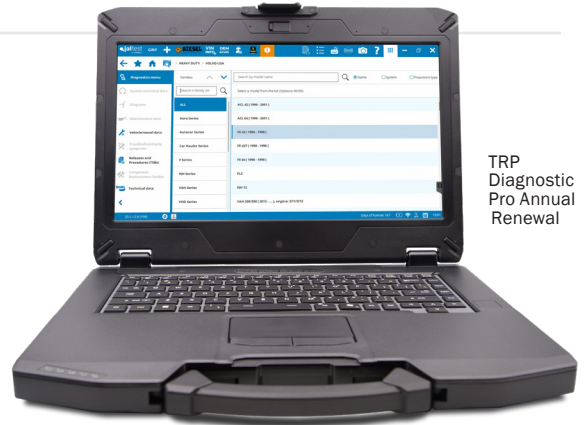

TRP DIAGNOSTIC PRO

TRP Diagnostic Pro for Light, Medium and Heavy-Duty Commercial Vehicles (powered by Jaltest and Diesel Laptops). All-in-one complete diagnostic solution with Jaltest software and Jaltest Link Interface adapter. 6-Pin (J1708), 9-Pin (J1939) and OBDII connections. All software comes pre-installed on a Durabook S14 Laptop and ships in a rugged, weather-resistant hard-shell carrying case.

A key market differentiator, Diesel Laptops' superior customer support—led by Master Technicians—features a repair hub with fault code info, VIN decoding, and Parts Lookup for common parts and their crosses to clear faults. This powerful tool is built for service shops, fleets and technicians who need expedited diagnostic results.

APPLICATIONS:

- Engine
- Aftertreatment System
- Powertrain/ABS
- Body Controller
- System Tests
- Parameter Changes
- Bi-Direction Commands
- Live Data (view/record)
- Save/send diagnostic reports
- Transmission w/ Fault Code Reading
- And more